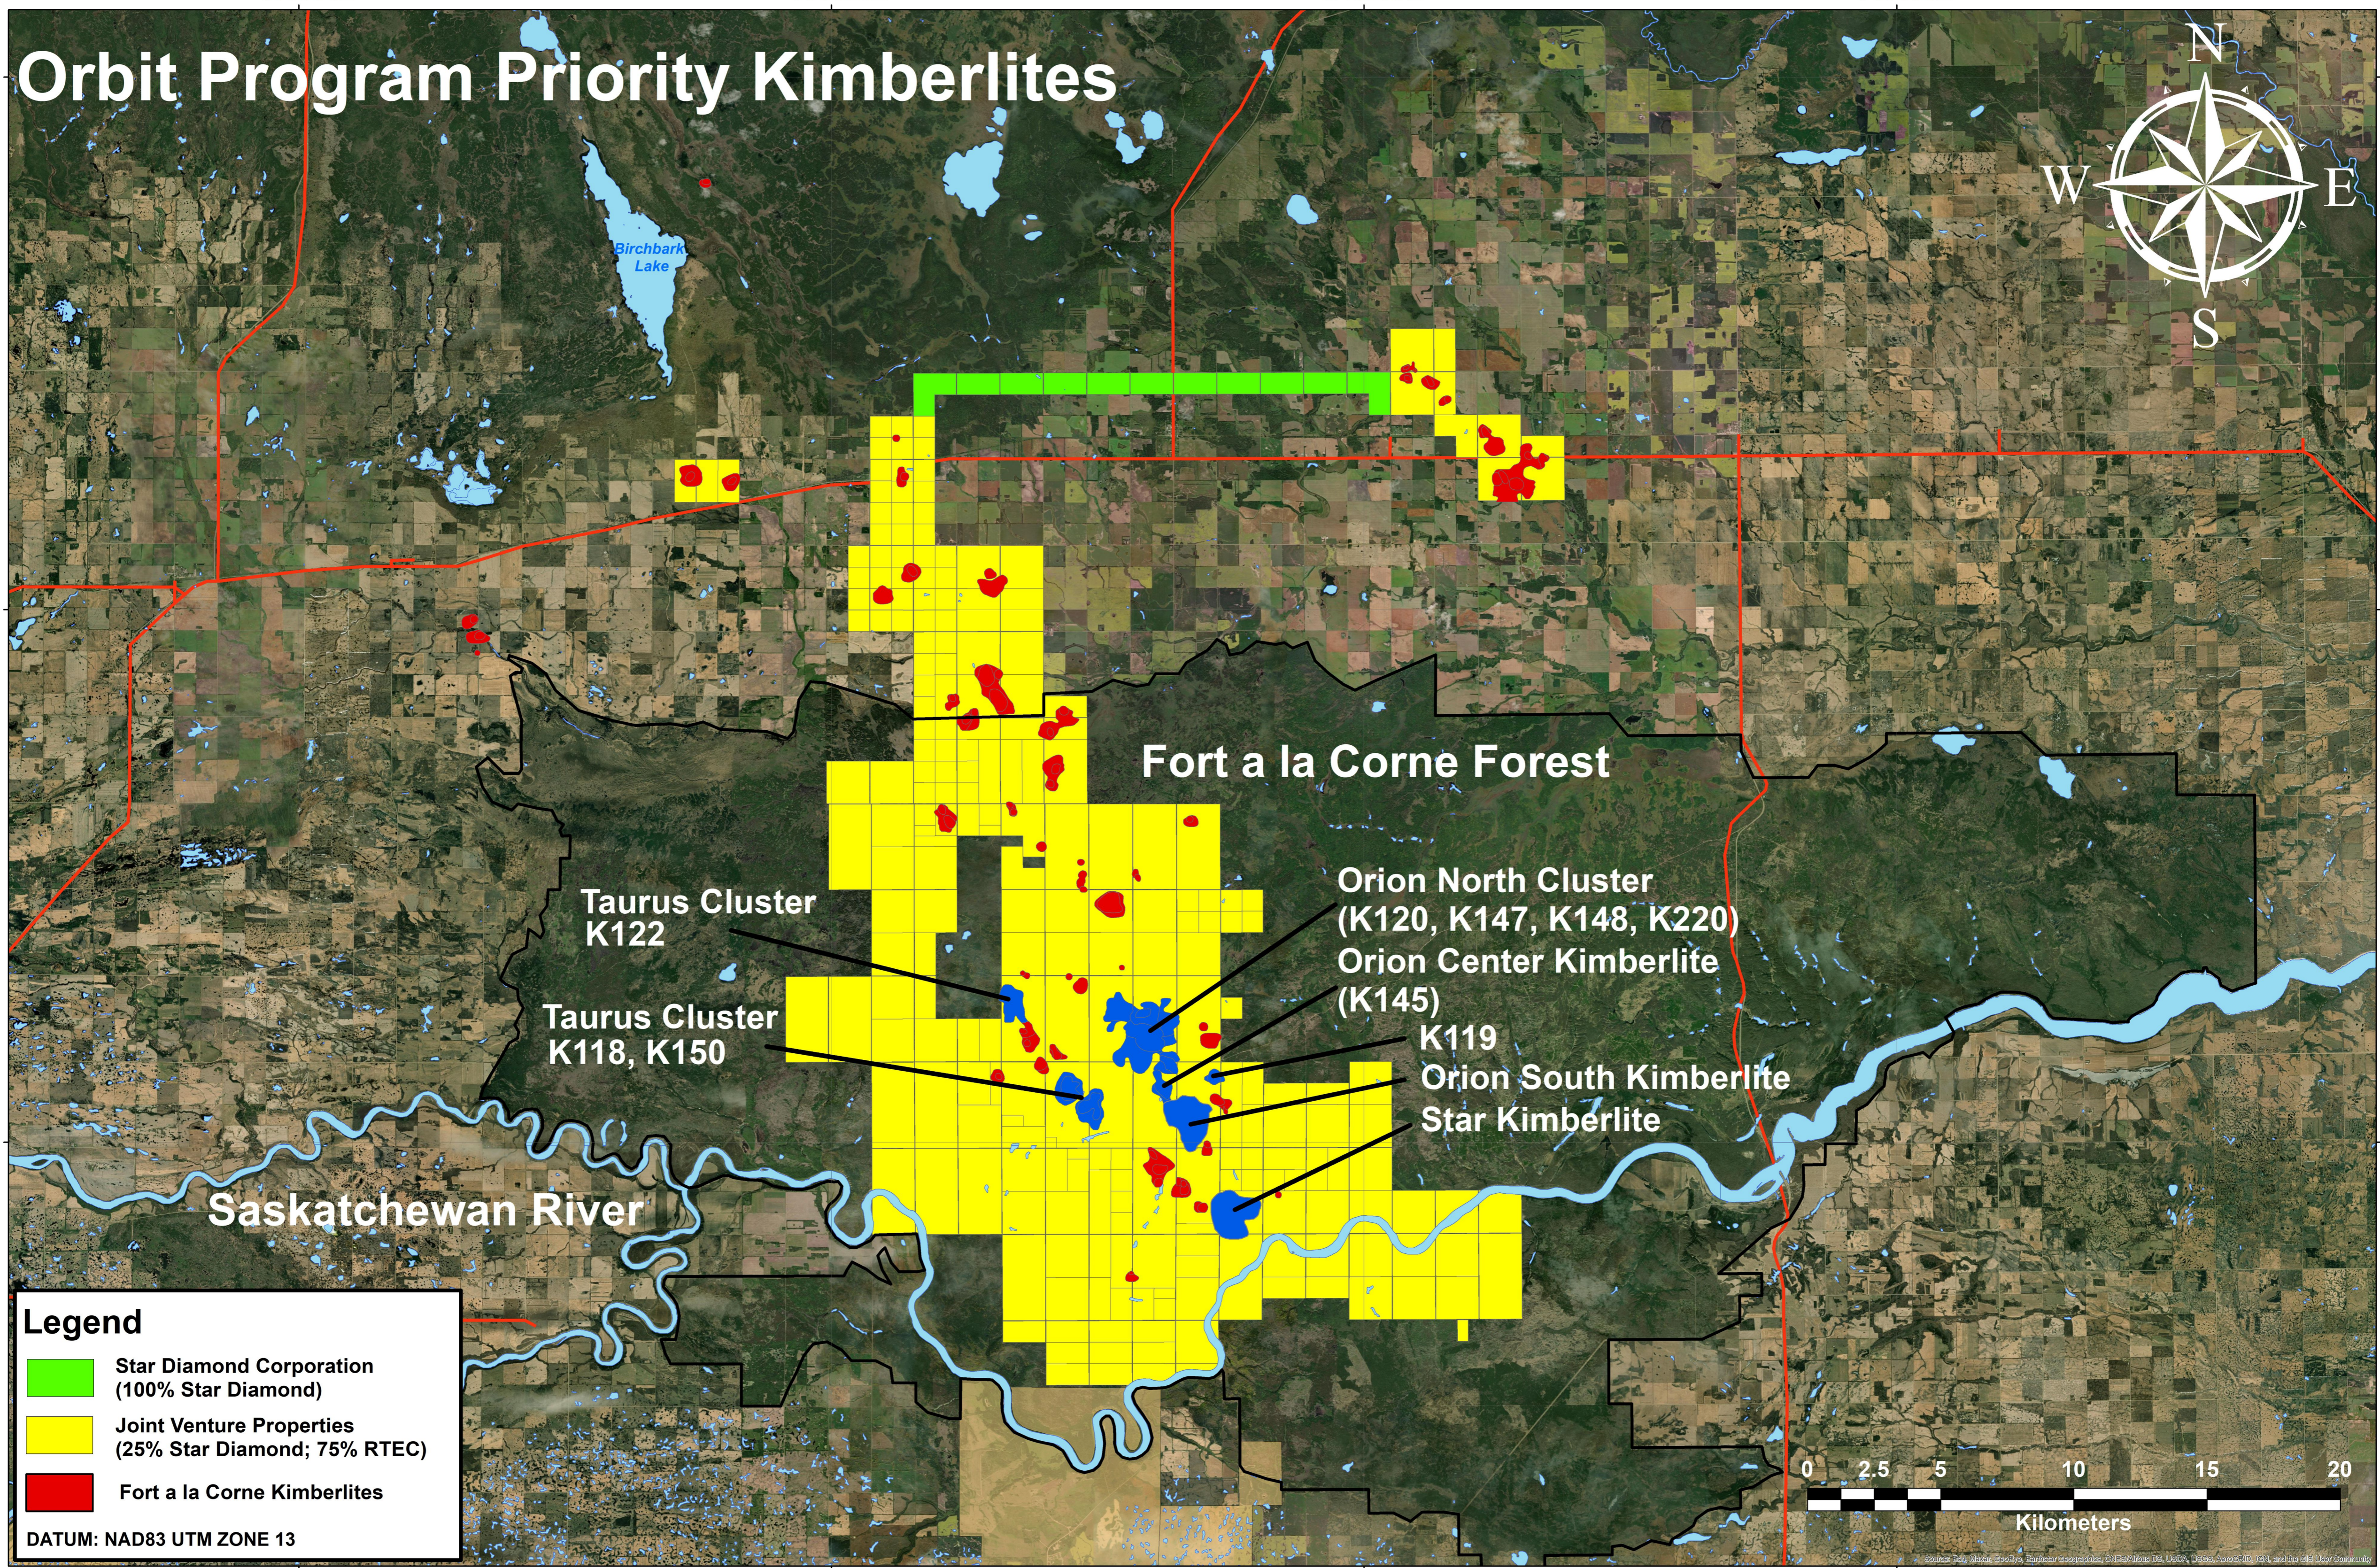

# Orbit Program Priority Kimberlites

**Legend**

- Star Diamond Corporation (100% Star Diamond)
- Joint Venture Properties (25% Star Diamond; 75% RTEC)
- Fort a la Corne Kimberlites

DATUM: NAD83 UTM ZONE 13