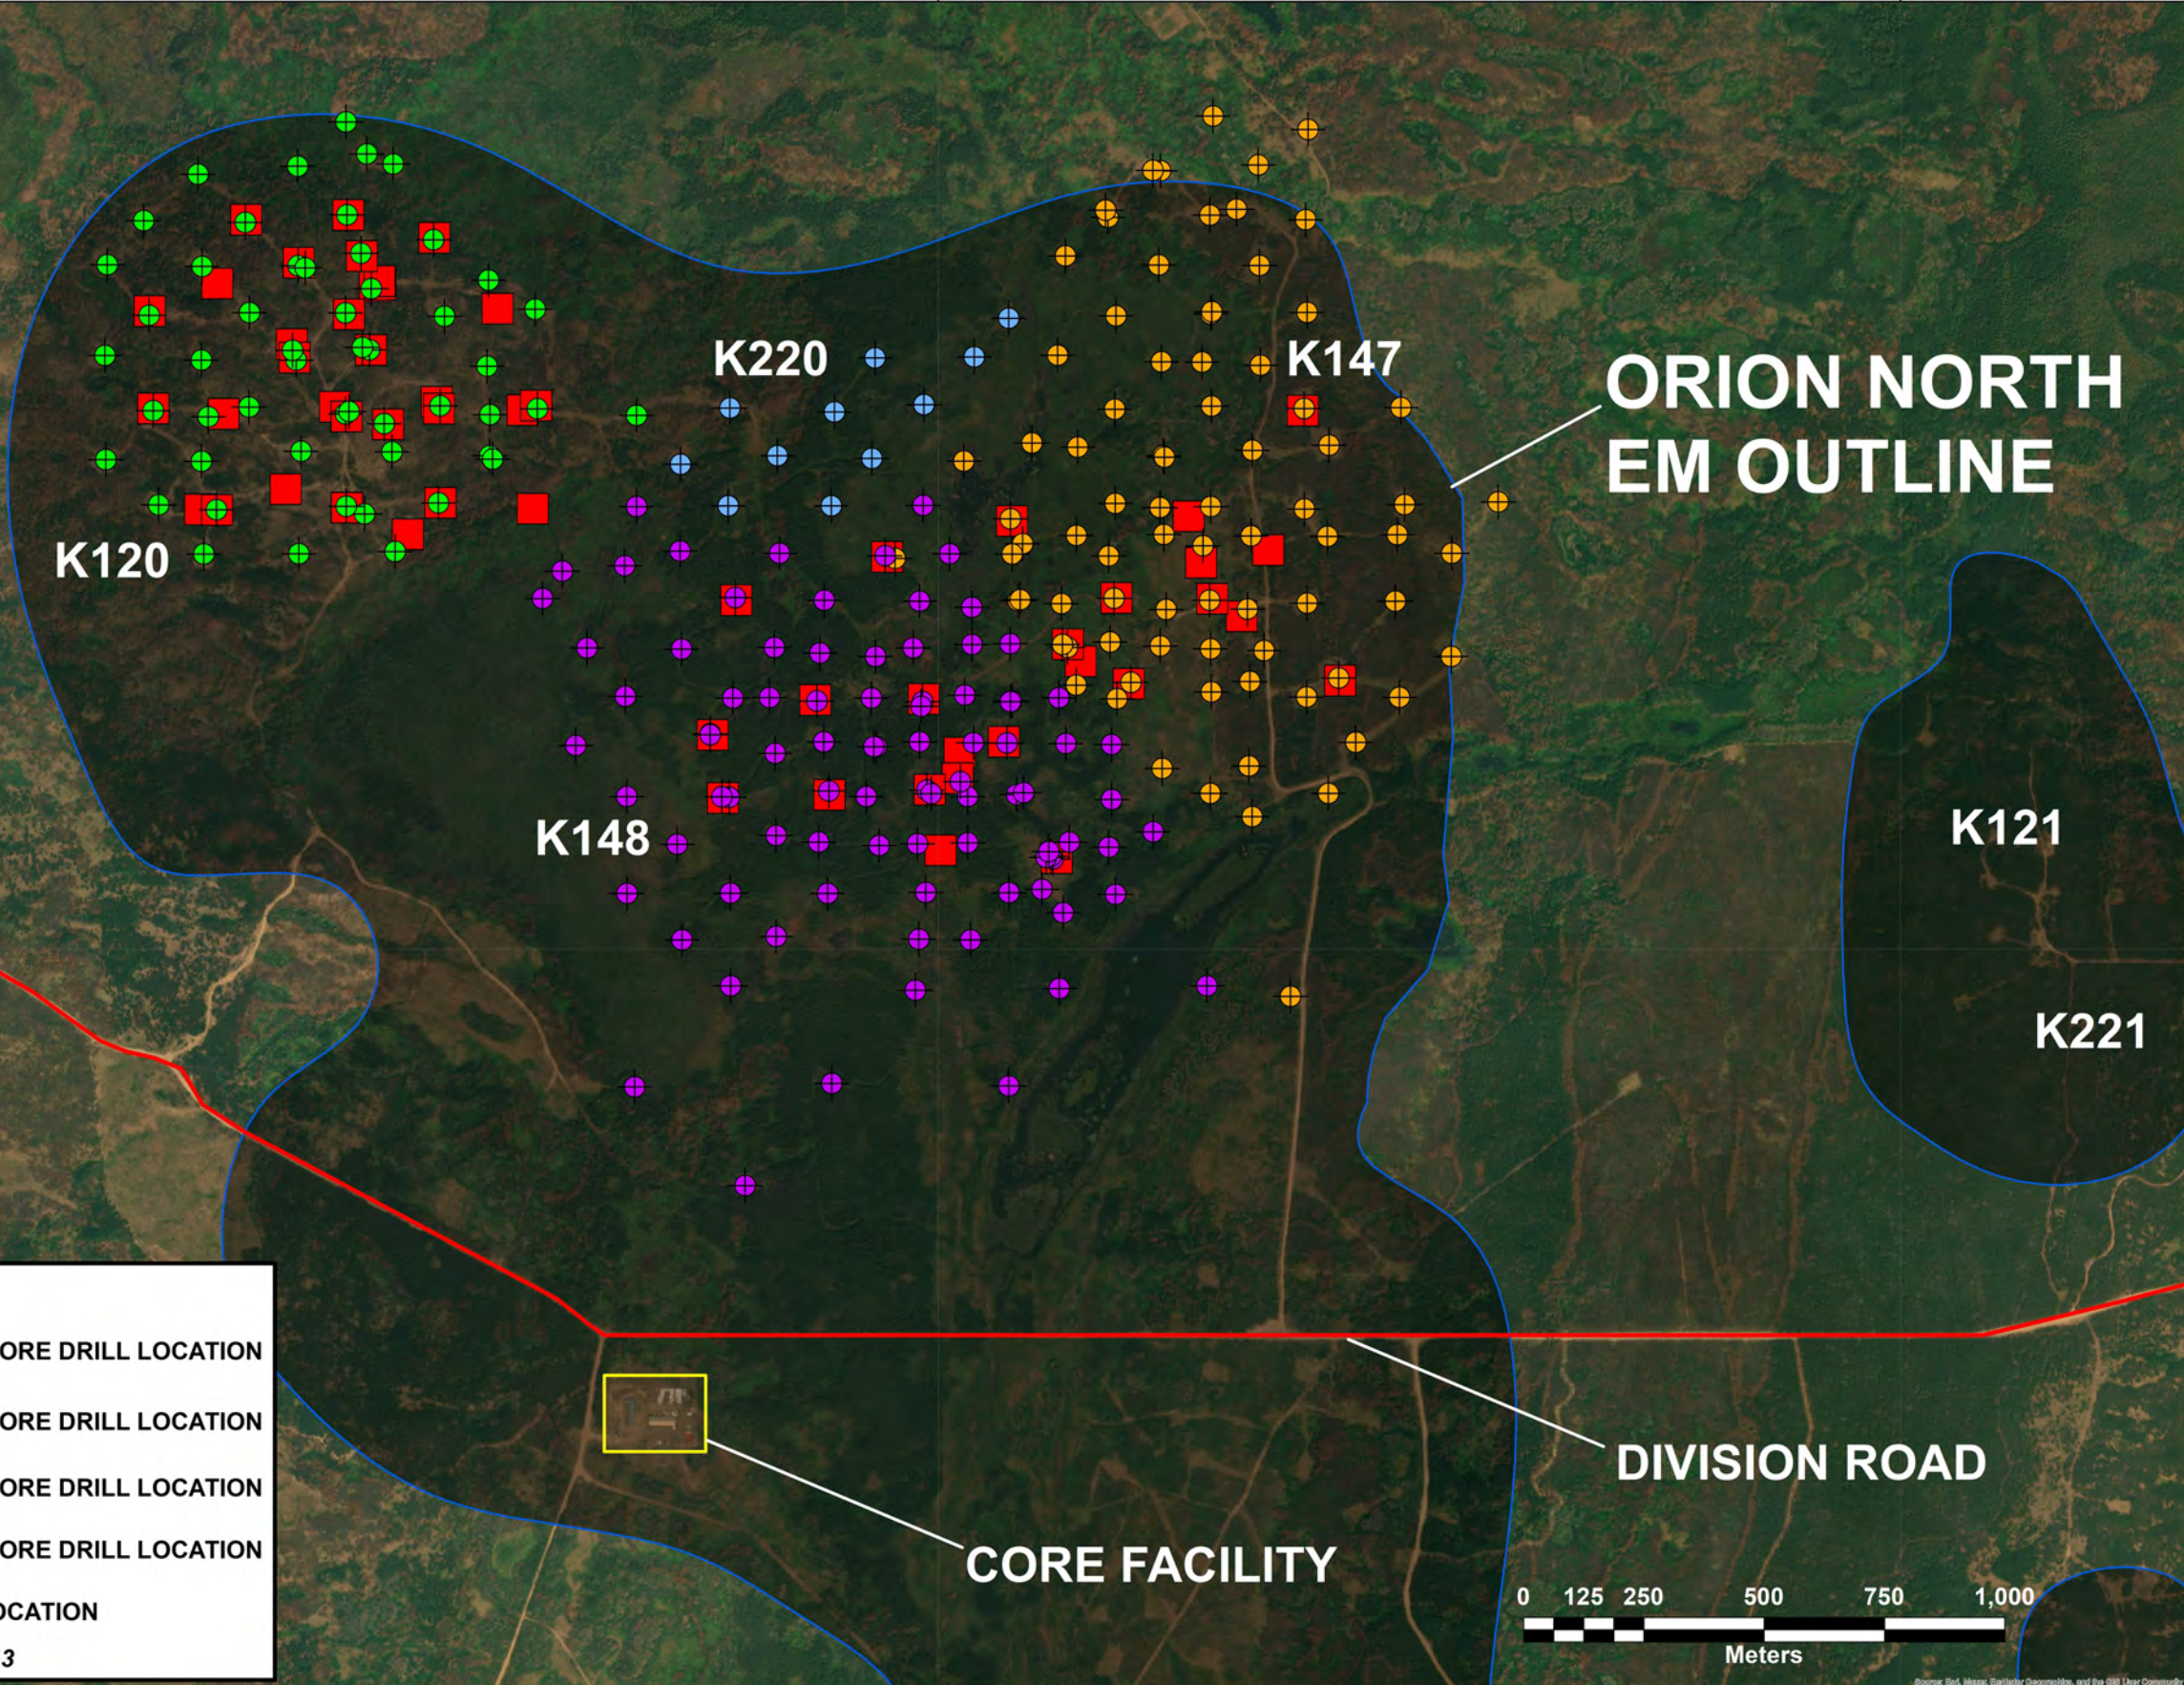

510000E

512000E

514000E

K120

K220

K147

ORION NORTH
EM OUTLINE

K148

K121

K221

Legend

- ORION NORTH K120 CORE DRILL LOCATION
- ORION NORTH K147 CORE DRILL LOCATION
- ORION NORTH K148 CORE DRILL LOCATION
- ORION NORTH K220 CORE DRILL LOCATION
- ORION NORTH LDD LOCATION

DATUM: NAD 83; UTM ZONE 13

CORE FACILITY

DIVISION ROAD

510000E

512000E

514000E

5904000N

5904000N